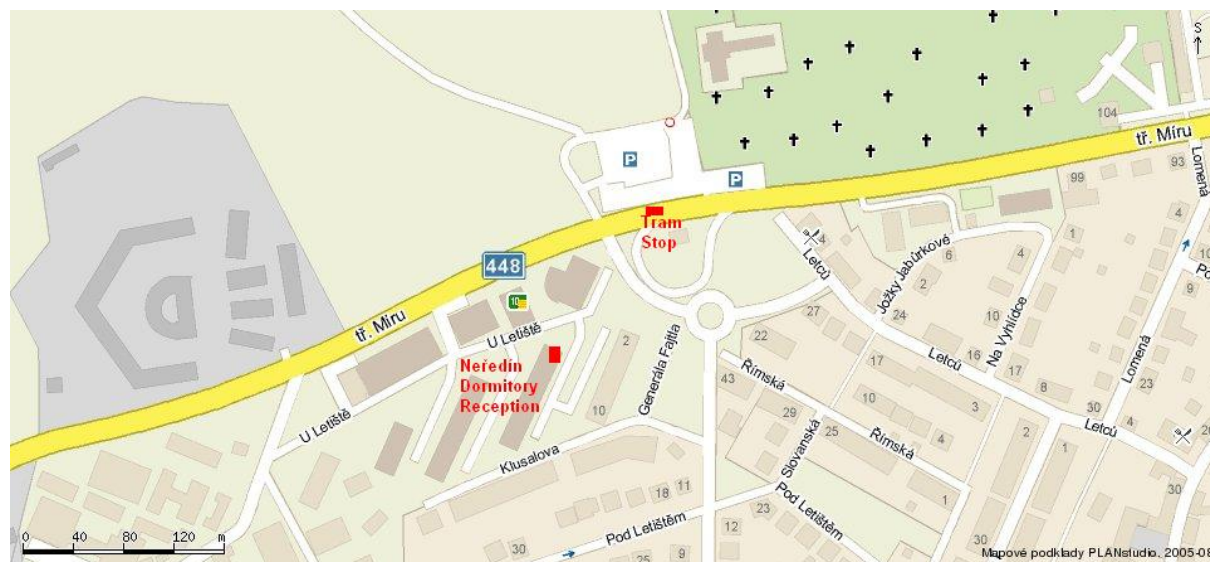

EURO CULTURE INTENSIVE PROGRAMME

Philosophical Faculty, Palacký University

June, 21 – July, 2, 2009 Olomouc

NEŘEDÍN DORMITORY

Address: Tř. Míru 113

771 11 Olomouc

Czech Republic

Reception desk telephone: (+420) 585 158 824

English speaking student assistance: Sunday June, 21 from 8 am to 10 pm

How to get to Neředín Dormitory

From Train Station Olomouc:

- take a **tram nr. 2** (tram stop is in front of Train Station, 10m) to NEŘEDÍN direction and get off the tram at the last stop (call NEŘEDÍN KREMATORIUM) on your left side you will see Student Dormitory and Reception (modern colour building)

- **don't forget to buy a ticket** (ticket machine at Train Station or at Tram Stop) **and stamp** (in Tram) **your ticket**

see map: